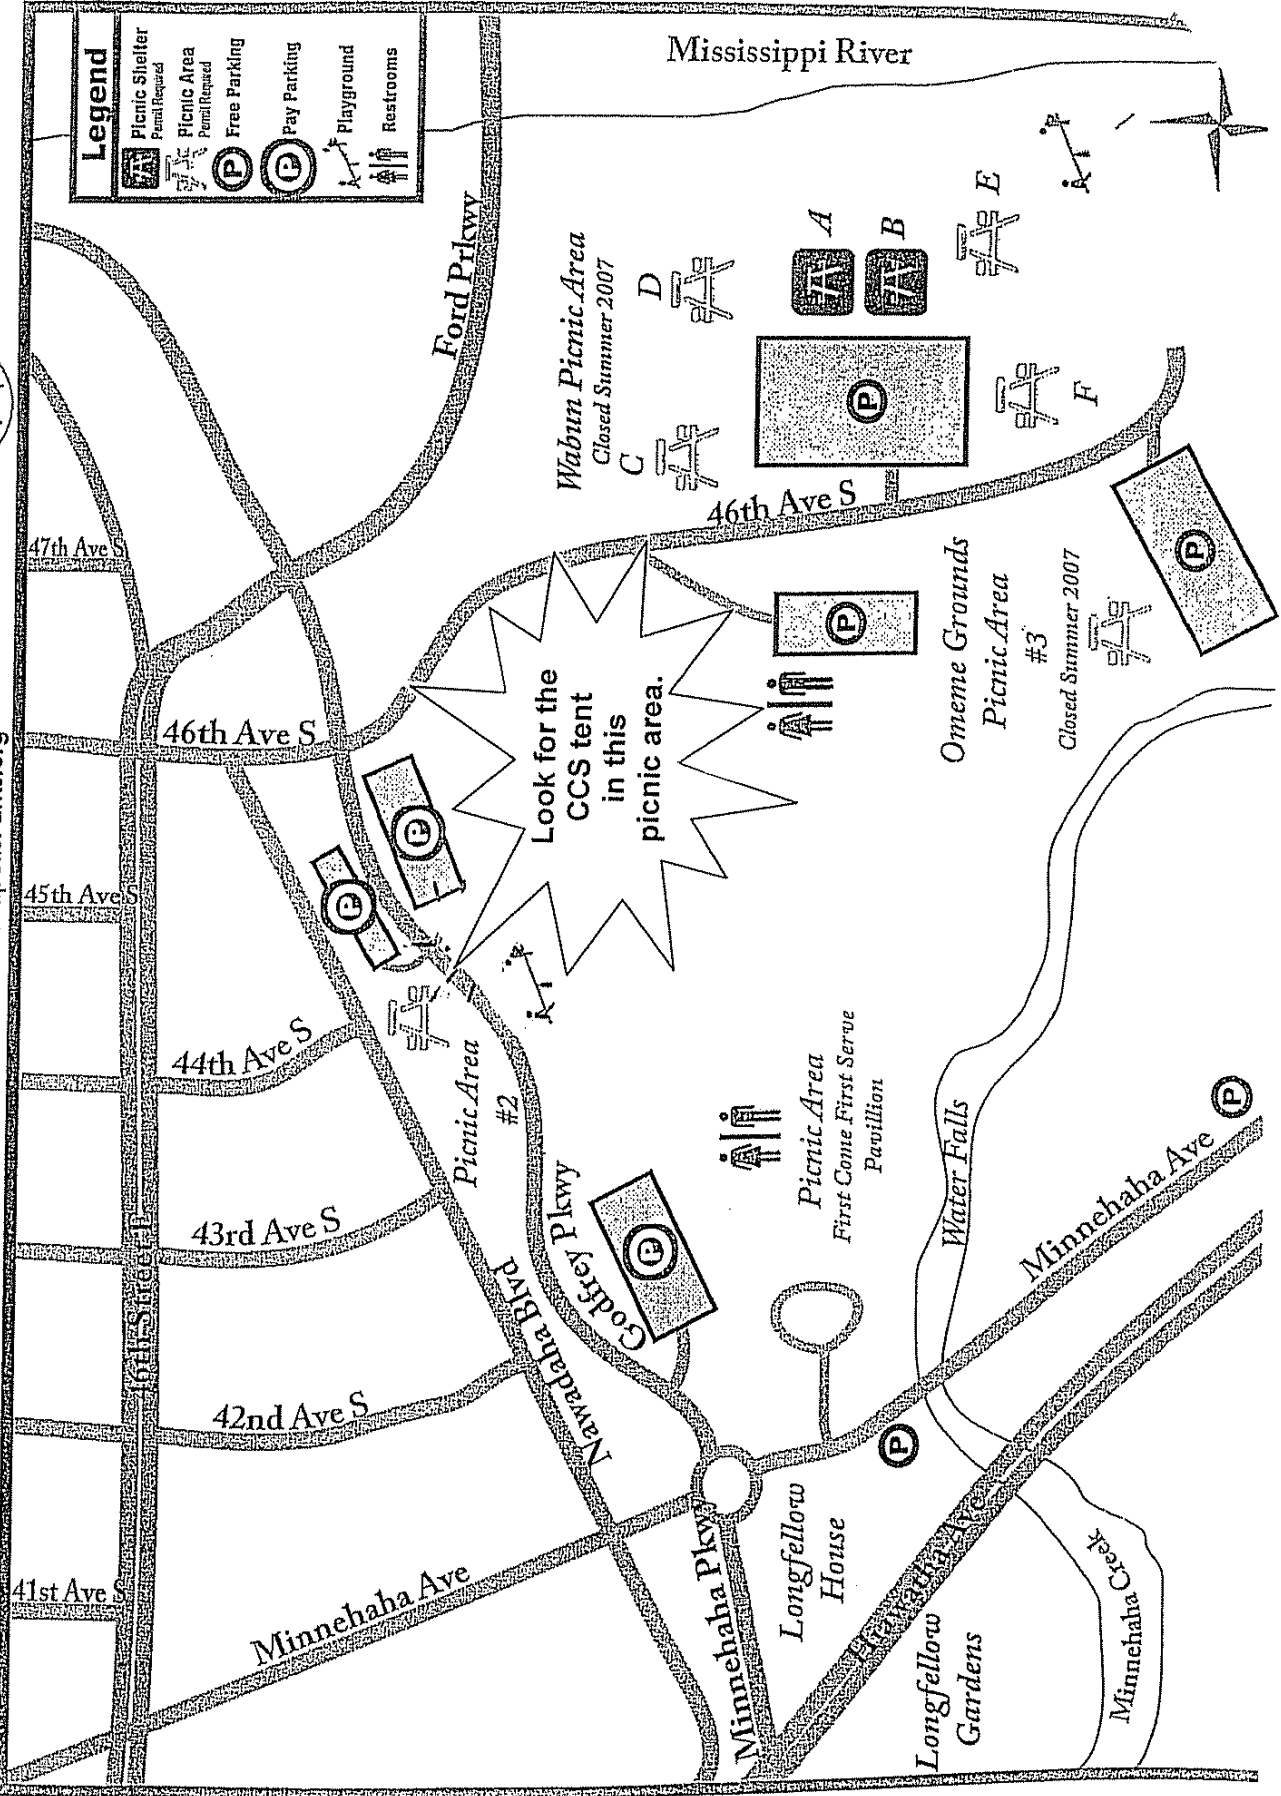

Minnehaha Park

Group Picnic Facilities

www.MinneapolisParks.org

Wabun Picnic Area
Closed Summer 2007

Omeme Grounds
Picnic Area #3
Closed Summer 2007

Look for the
CCS tent
in this
picnic area.

Picnic Area
First Come First Serve
Pavillion

Longfellow
House

Longfellow
Gardens

Minnehaha
Creek

Water Falls

Mississippi River

Marathon route follows the
West River Parkway
On the
Minneapolis side only.
The arrows indicate the
6 mile route.