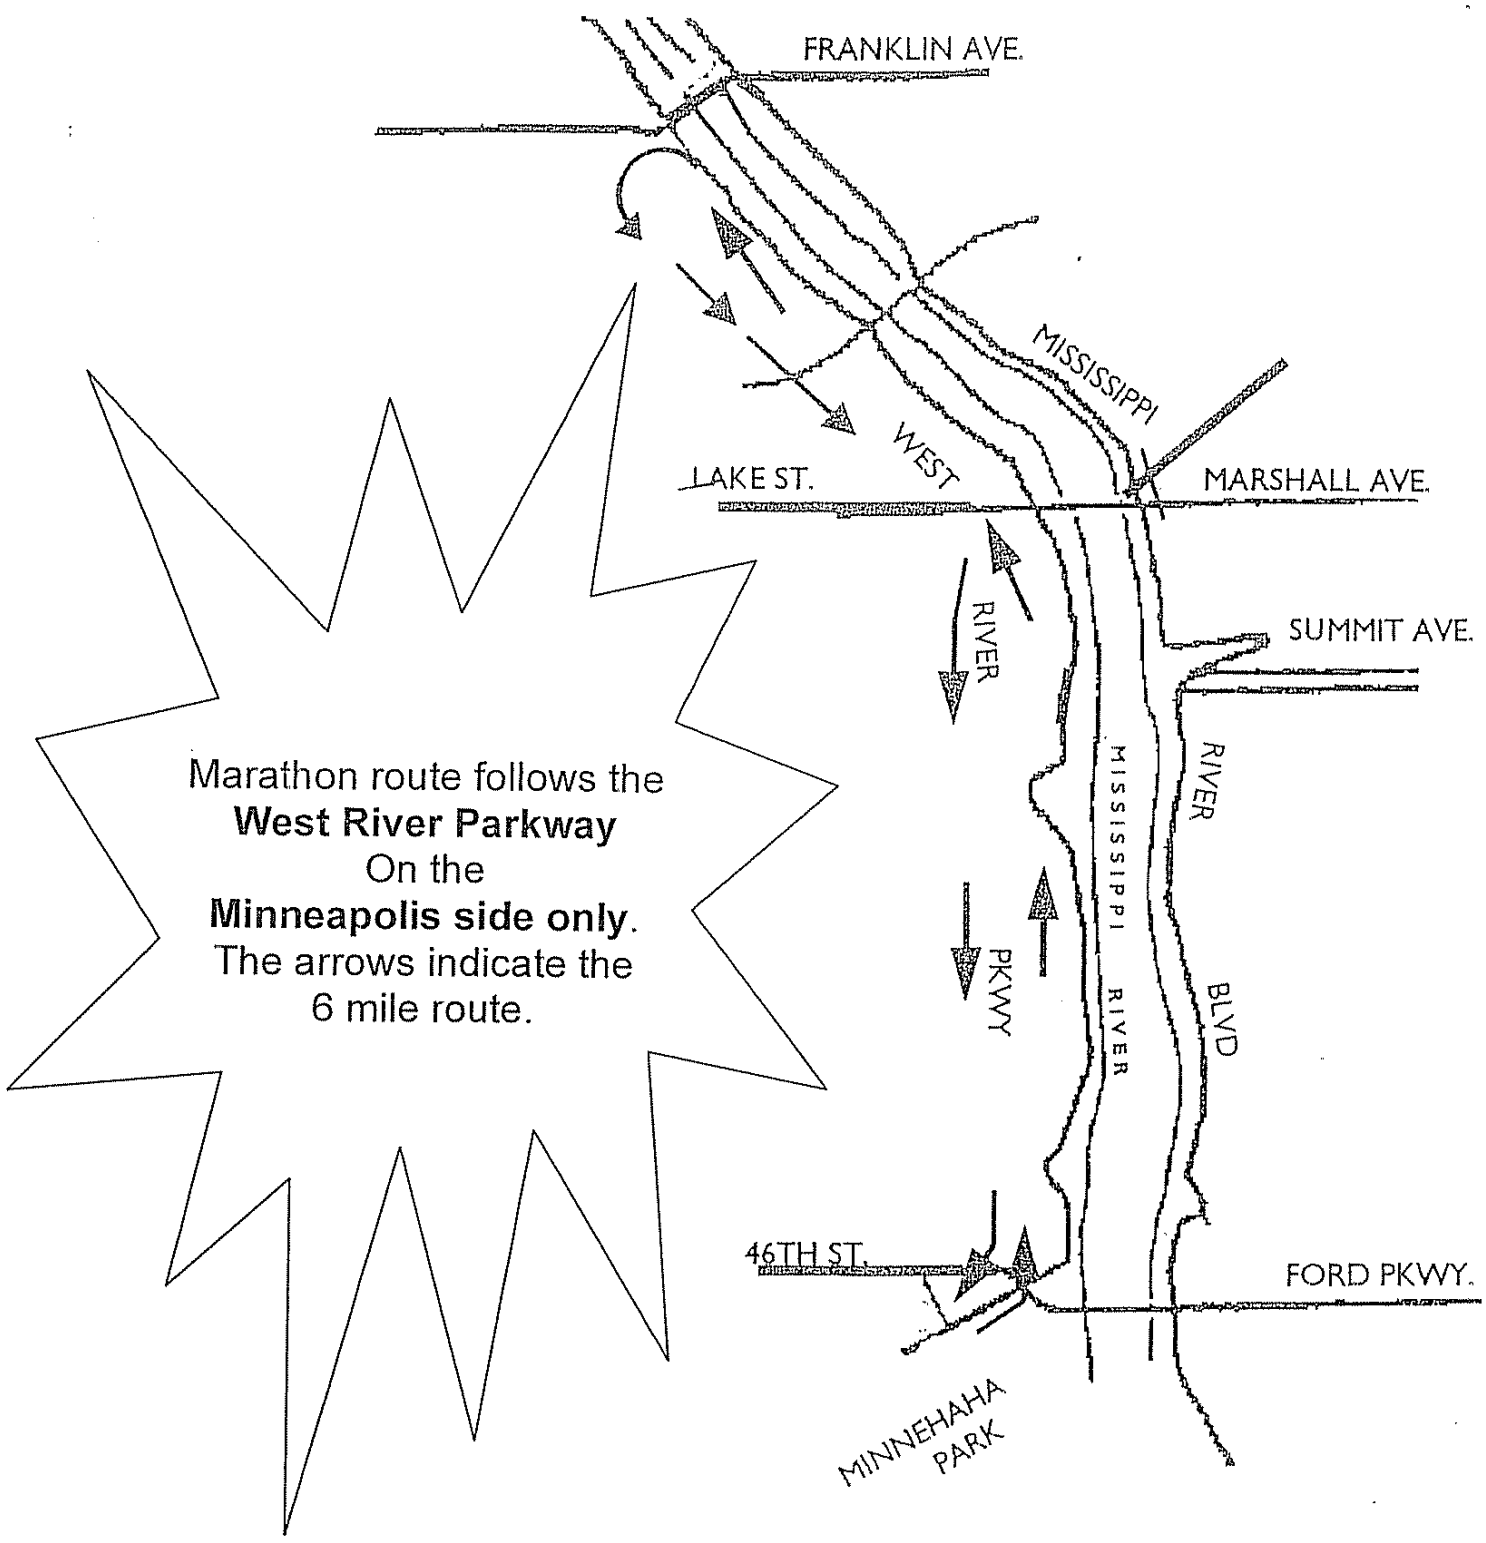

Longfellow
House

Longfellow
Gardens

Minnehaha
Creek

Water Falls

Mississippi River

Marathon route follows the
West River Parkway
On the
Minneapolis side only.
The arrows indicate the
6 mile route.